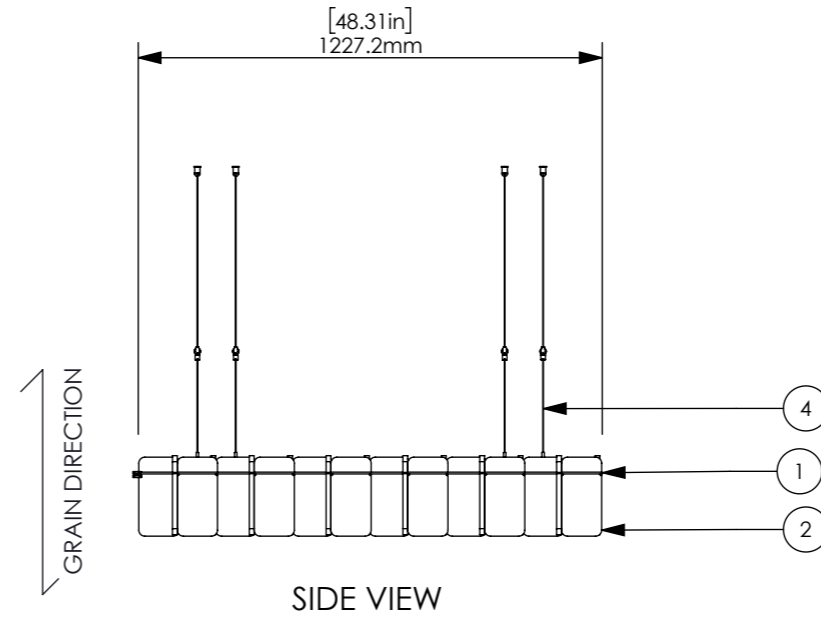

UNDERNEATH VIEW

ITEM NO.	Description	Material	Color	QTY.
1	Wire mesh	MILD STEEL		1
2	8" Mesh Quill	ZINTRA		288
3	WIRE ROPE CLAMP			5
4	300 Y HOOK			6

DETAIL U  
SCALE 1 : 5

TOP VIEW