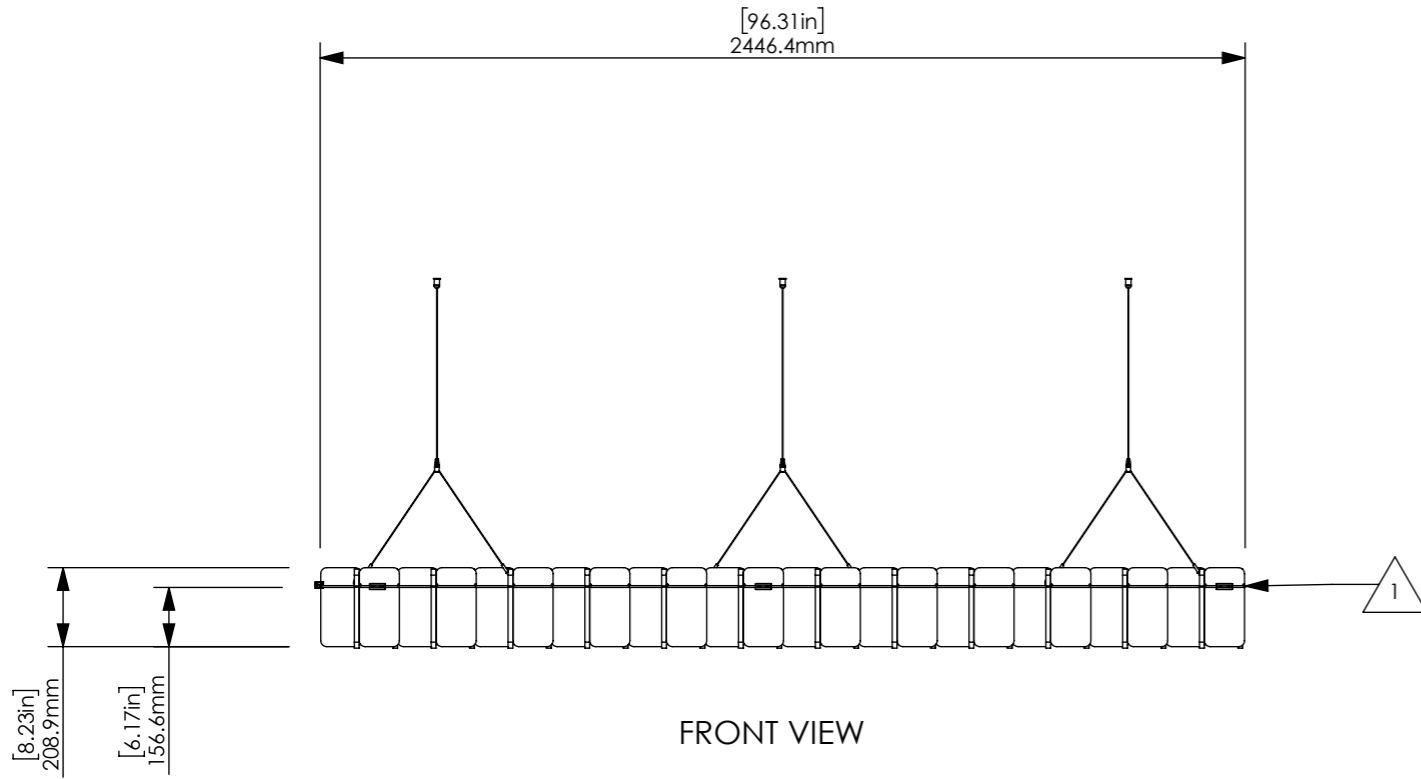

UNDERNEATH VIEW

ITEM NO.	Description	Material	Color	QTY.
1	Wire mesh	MILD STEEL		1
2	8" Mesh Quill	ZINTRA		288
3	WIRE ROPE CLAMP			5
4	300 Y HOOK			6

DETAIL U  
SCALE 1 : 5

TOP VIEW