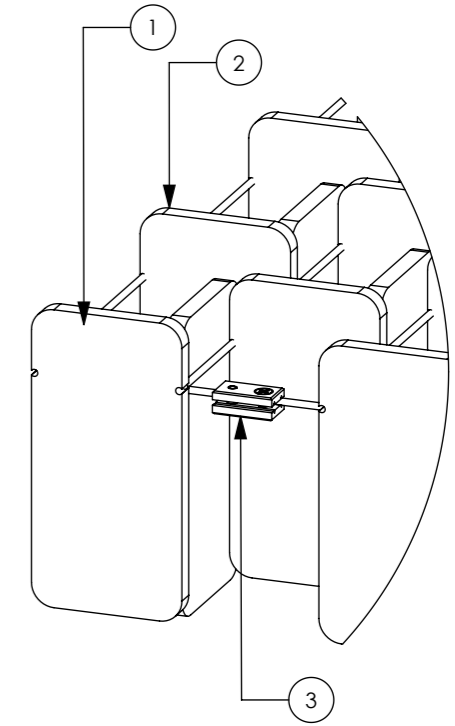

UNDERNEATH VIEW

ITEM NO.	Description	Material	Color	QTY.
1	Wire mesh	MILD STEEL		1
2	8" Mesh Quill	ZINTRA		288
3	WIRE ROPE CLAMP			5
4	300 Y HOOK			6

DETAIL U  
SCALE 1 : 5

TOP VIEW