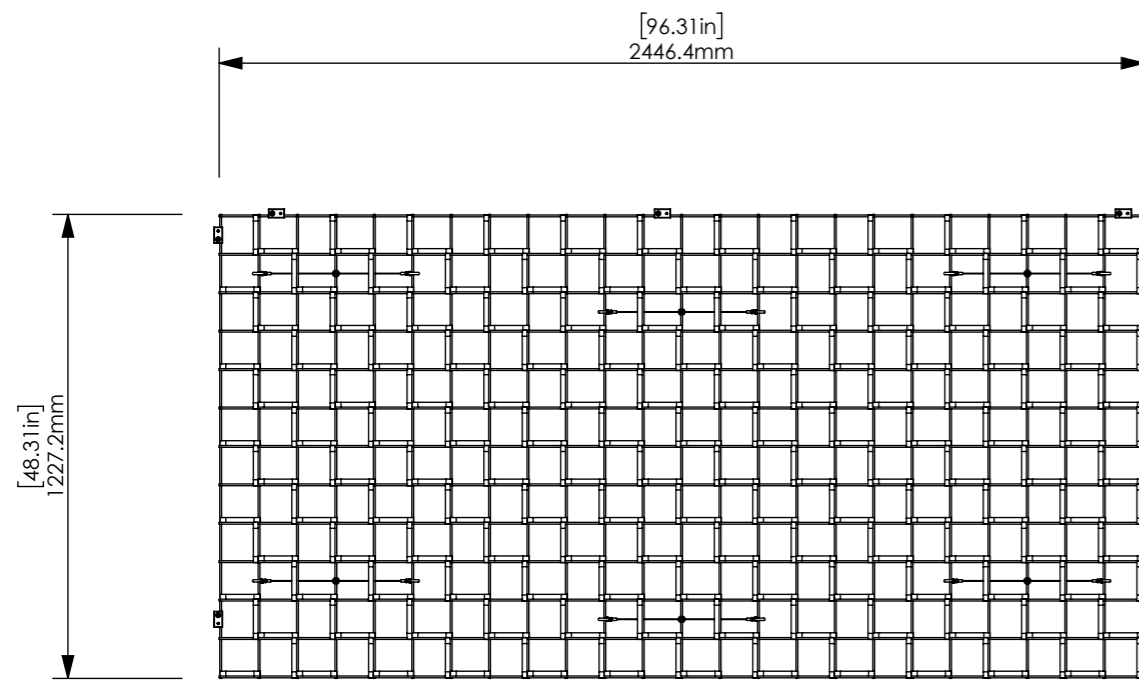

UNDERNEATH VIEW

ITEM NO.	Description	Material	Color	QTY.
1	Wire mesh	MILD STEEL		1
2	8" Mesh Quill	ZINTRA		288
3	WIRE ROPE CLAMP			5
4	300 Y HOOK			6

DETAIL U  
SCALE 1 : 5

TOP VIEW